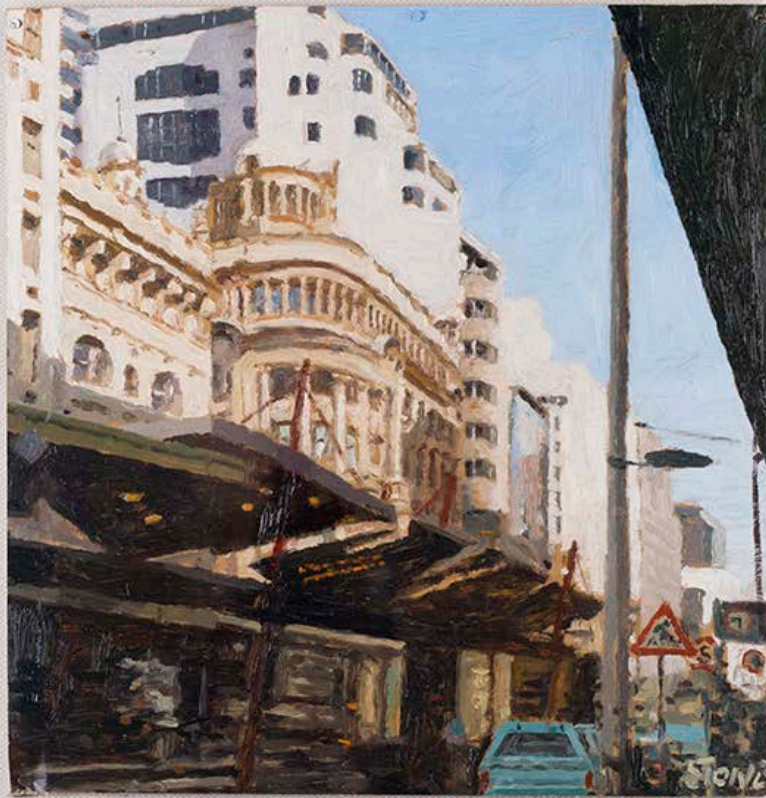

Simon Stone

Commissioner Street Johannesburg with Blue Bakkie

2017

Oil on Cardboard

30 x 30 cm

Unique

STELLENBOSCH

1st Floor, De Wet Centre
Church Street
Stellenbosch, 7600
T +27 (0)21 887 3607

CAPE TOWN

1st Floor, The Palms
145 Sir Lowry Road
Woodstock, 7925
T +27 (0)21 461 1029

JOHANNESBURG

1st Floor, The Trumpet
19 Keyes Avenue
Rosebank, 2196
T +27 (0)10 594 5400

www.smacgallery.com
info@smacgallery.com