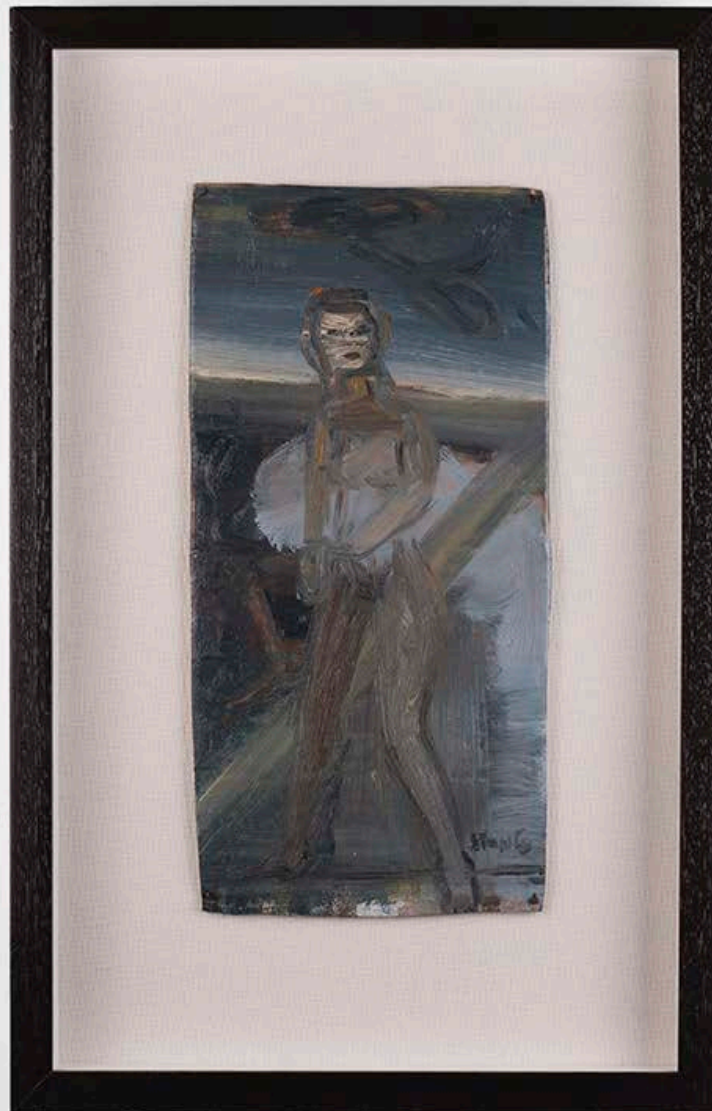

JOHANNESBURG
1st Floor, The Trumpet
19 Keyes Avenue
Rosebank, 2196
T +27 (0)10 594 5400

www.smacgallery.com
info@smacgallery.com

Simon Stone

Figure in a Dark Landscape

2018

Oil On Board

35.5 x 17 cm

Unique