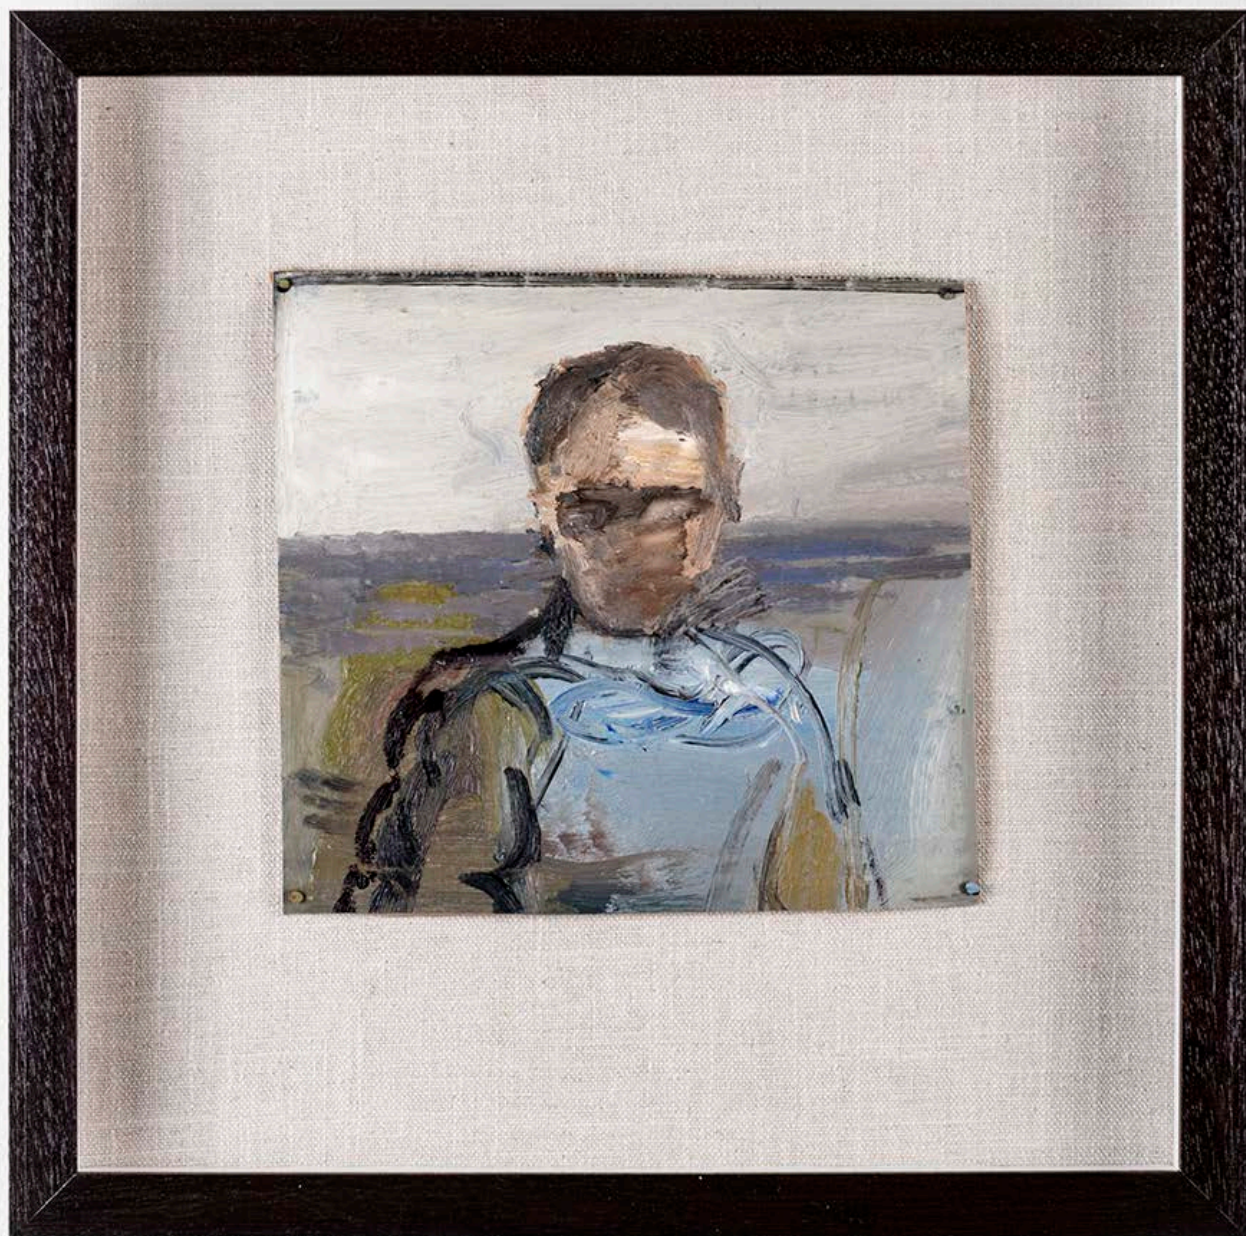

www.smacgallery.com
info@smacgallery.com

Simon Stone

Man with Blue Shirt

2017

Oil on Cardboard

20 x 22 cm

Unique

smac