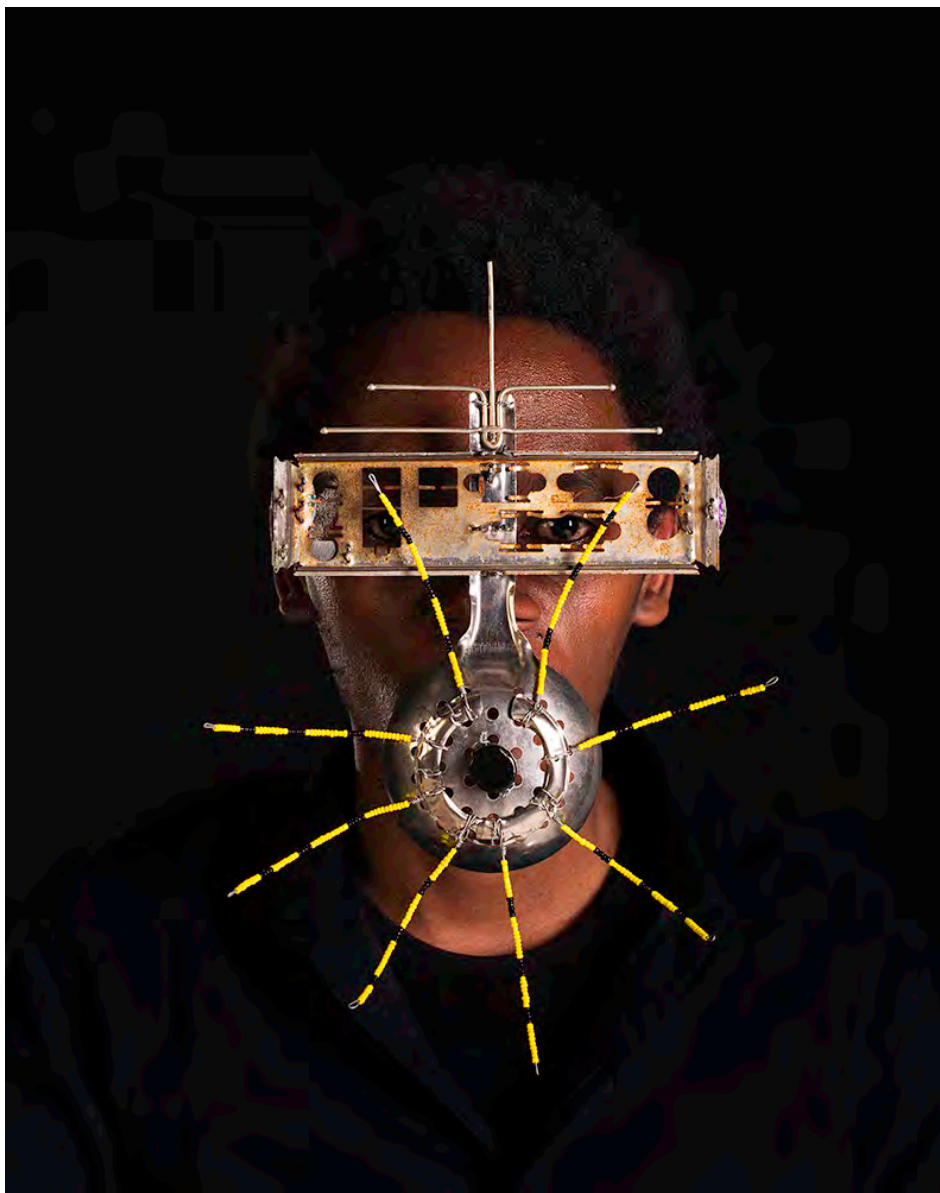

CAPE TOWN

The Palms

145 Sir Lowry Rd

Cape Town, 7925

T +27 (0)21 422 5100

info@smacgallery.com

www.smacgallery.com

Cyrus Kabiru