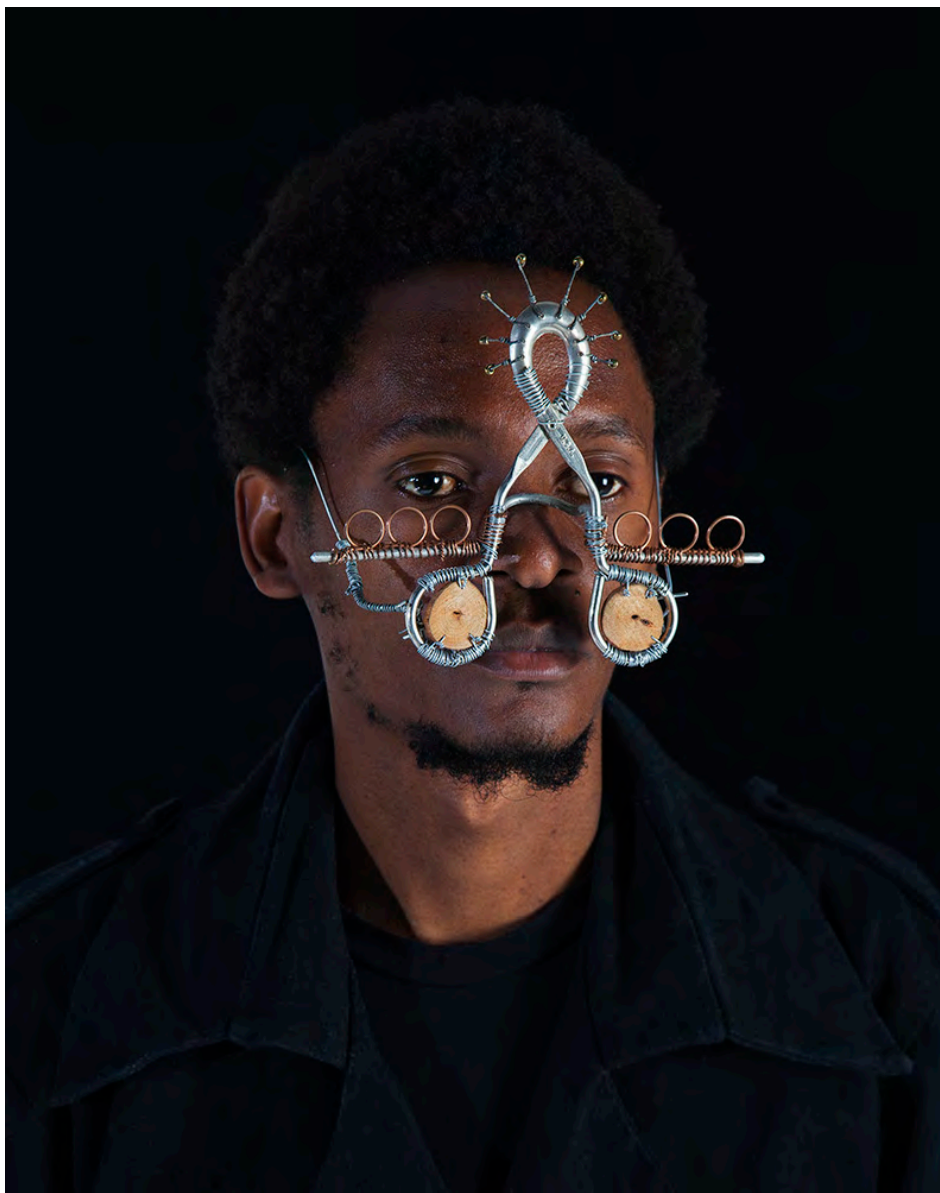

Cyrus Kabiru

Macho Nne 04 (Yoga)

2014

Pigment Ink on HP Premium Satin Photographic Paper

150 x 120 cm

Ed. of 5 + 2 AP

STELLENBOSCH

1st Floor, De Wet Centre

Church Street

Stellenbosch, 7600

F +27 (0)21 887 7624

T +27 (0)21 887 3607

CAPE TOWN

The Palms

145 Sir Lowry Rd

Cape Town, 7925

T +27 (0)21 422 5100

info@smacgallery.com

www.smacgallery.com