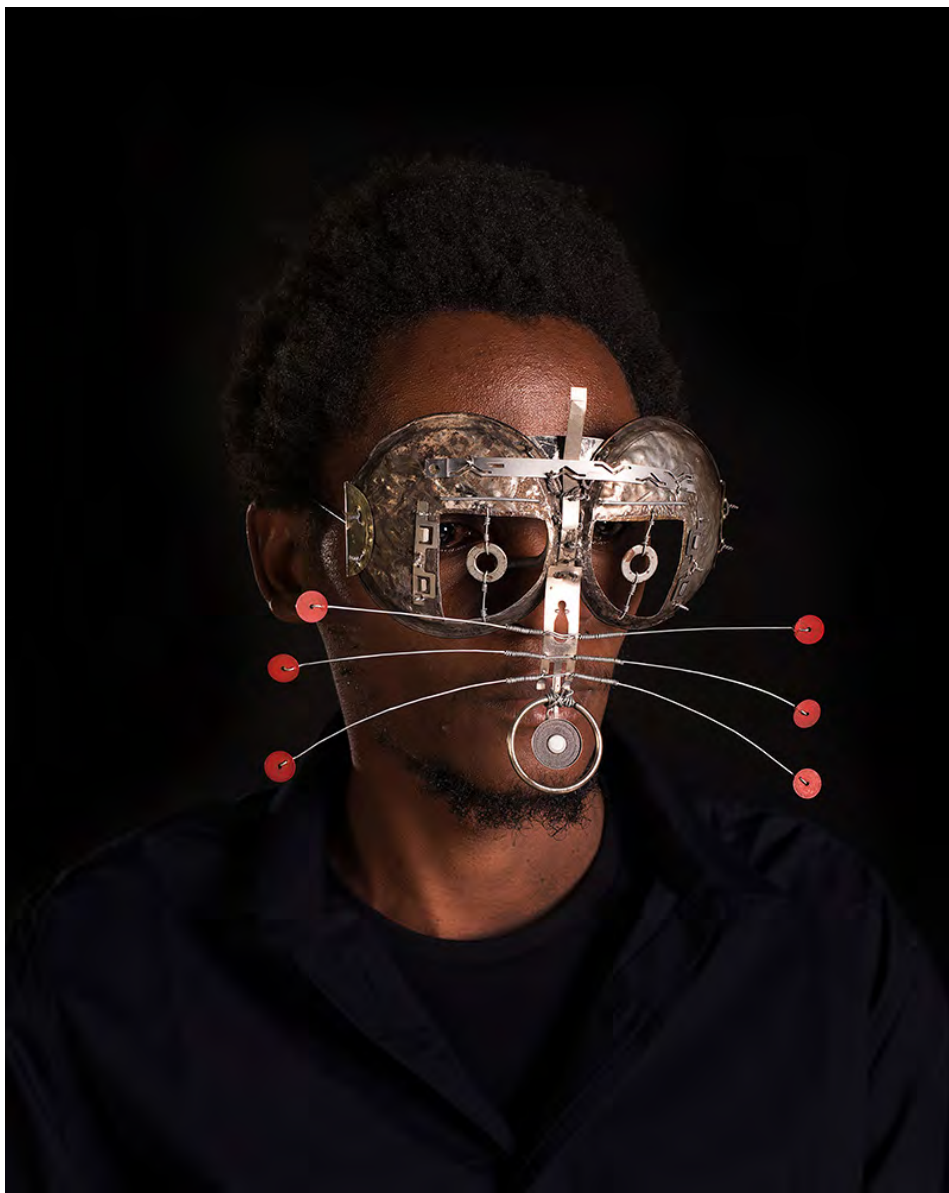

Cyrus Kabiru

Macho Nne 16 (Vatican Mask)

2015

Pigment Ink on HP Premium Satin Photographic Paper

150 x 120 cm

Ed. of 5 + 2 AP

STELLENBOSCH

1st Floor, De Wet Centre

Church Street

Stellenbosch, 7600

F +27 (0)21 887 7624

T +27 (0)21 887 3607

CAPE TOWN

The Palms

145 Sir Lowry Rd

Cape Town, 7925

T +27 (0)21 422 5100

info@smacgallery.com

www.smacgallery.com