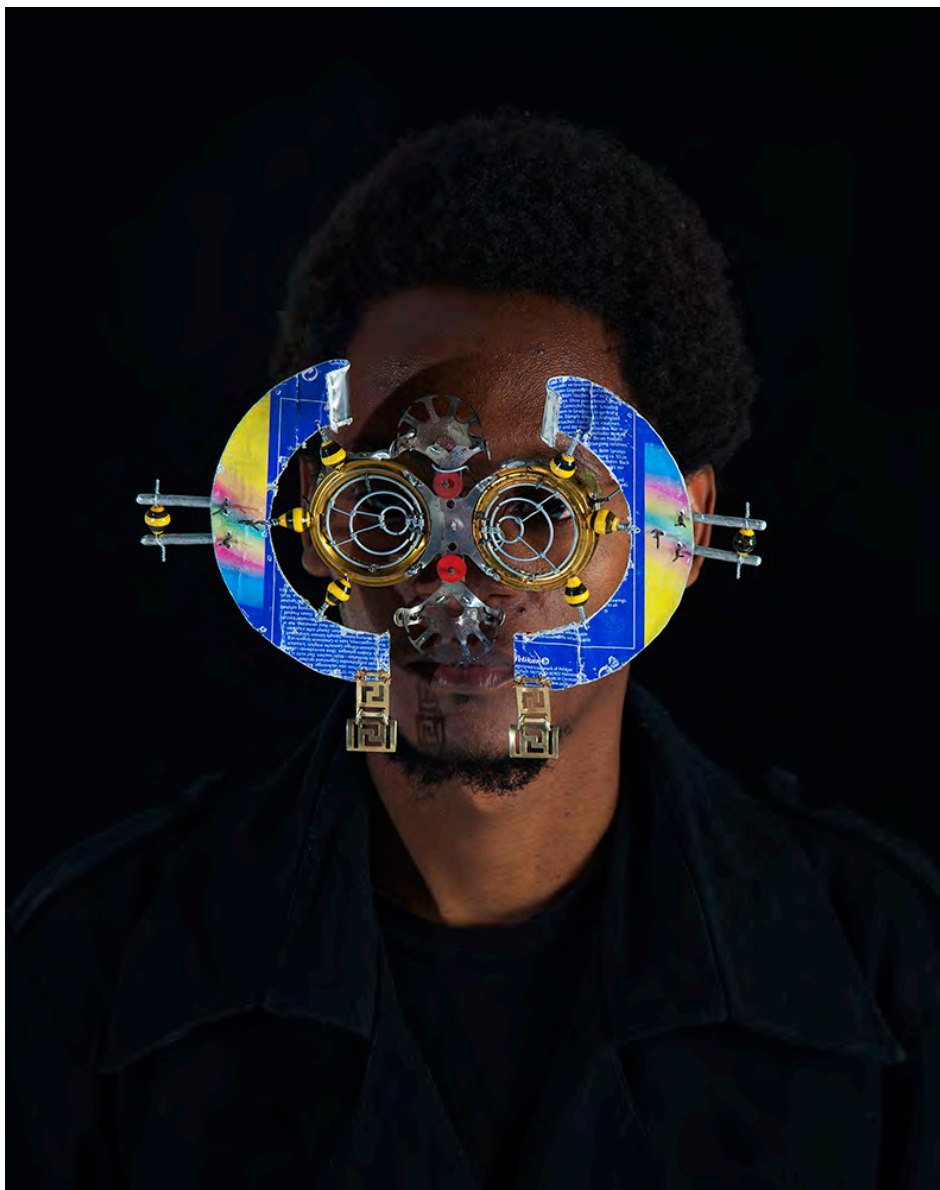

Cyrus Kabiru

Macho Nne 07 (Ireland Mask)

2014

Pigment Ink on HP Premium Satin Photographic Paper

150 x 120 cm

Ed. of 5 + 2 AP

STELLENBOSCH

1st Floor, De Wet Centre

Church Street

Stellenbosch, 7600

F +27 (0)21 887 7624

T +27 (0)21 887 3607

CAPE TOWN

The Palms

145 Sir Lowry Rd

Cape Town, 7925

T +27 (0)21 422 5100

info@smacgallery.com

www.smacgallery.com