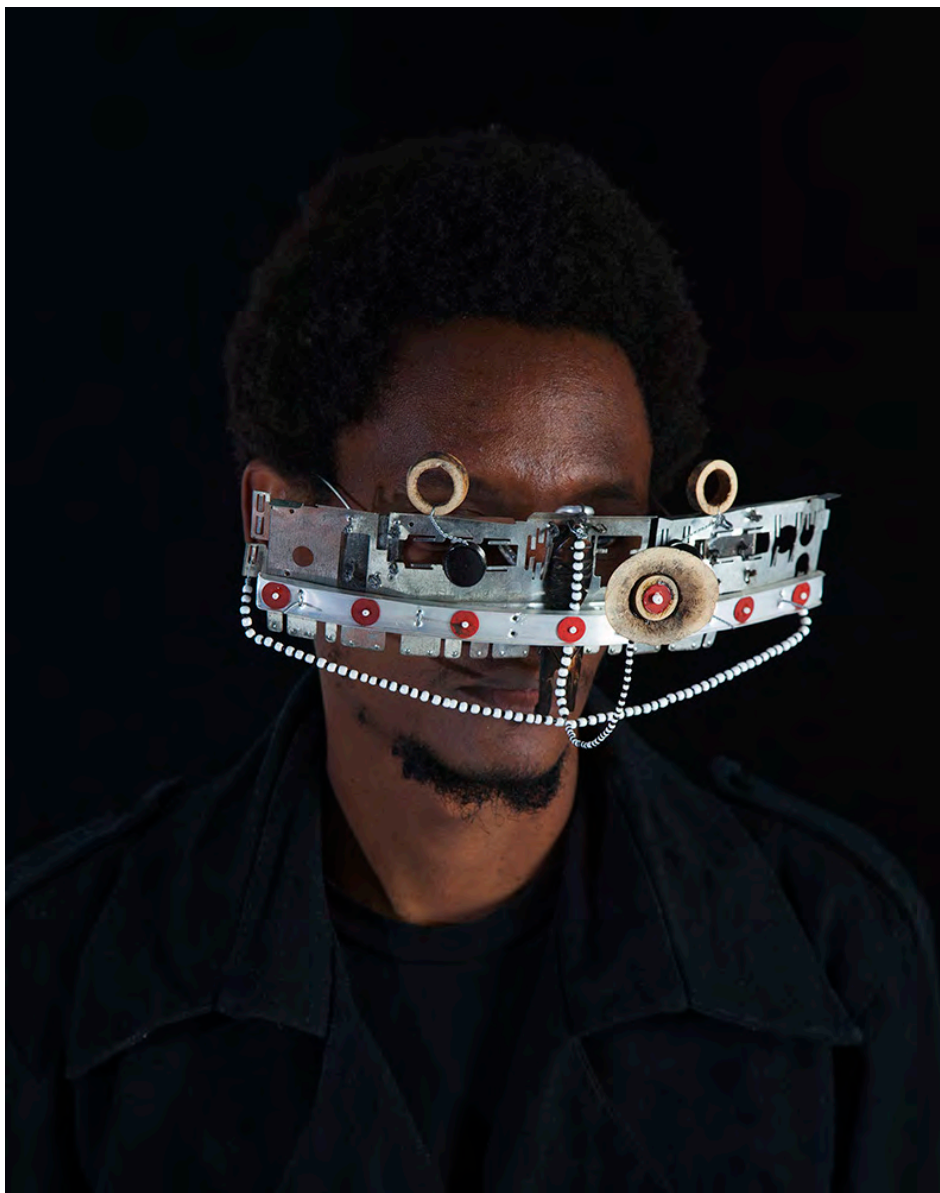

info@smacgallery.com

www.smacgallery.com

Cyrus Kabiru

Macho Nne 07 (Ireland Mask)

2014

Pigment Ink on HP Premium Satin Photographic Paper

150 x 120 cm

Ed. of 5 + 2 AP