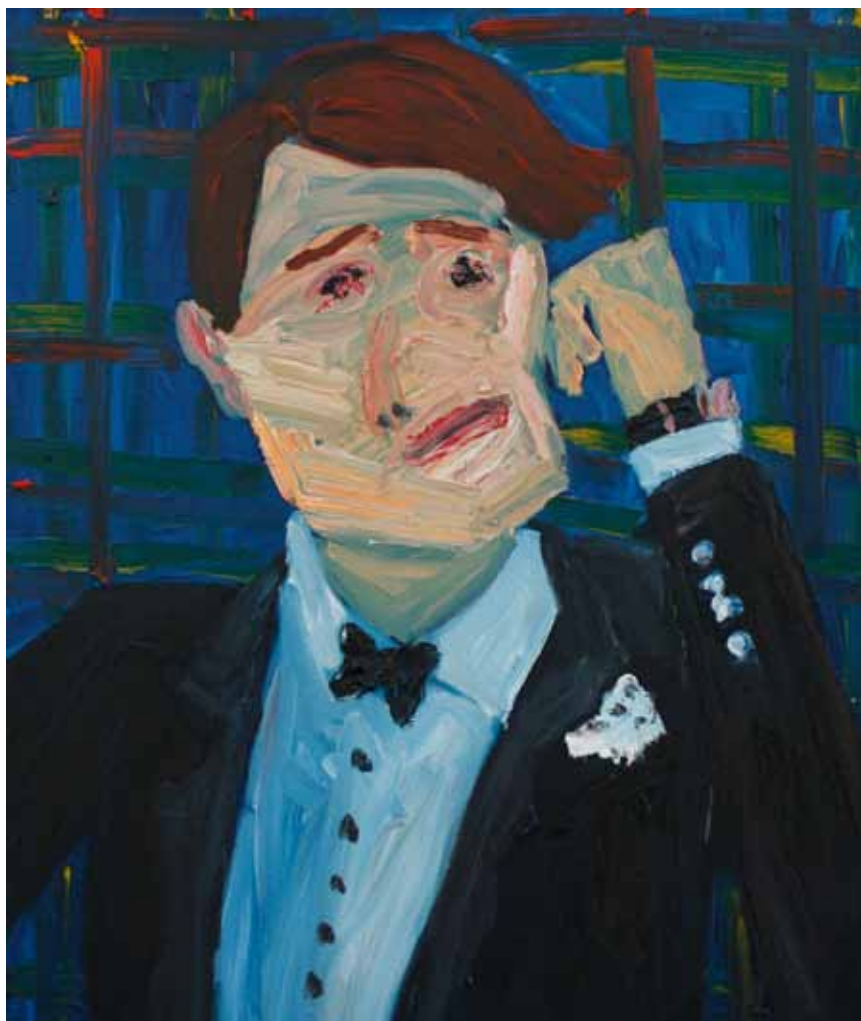

Pink Bather
2012
Watercolour on Paper
25 x 35 cm

GEORGINA GRATRIX
My Show