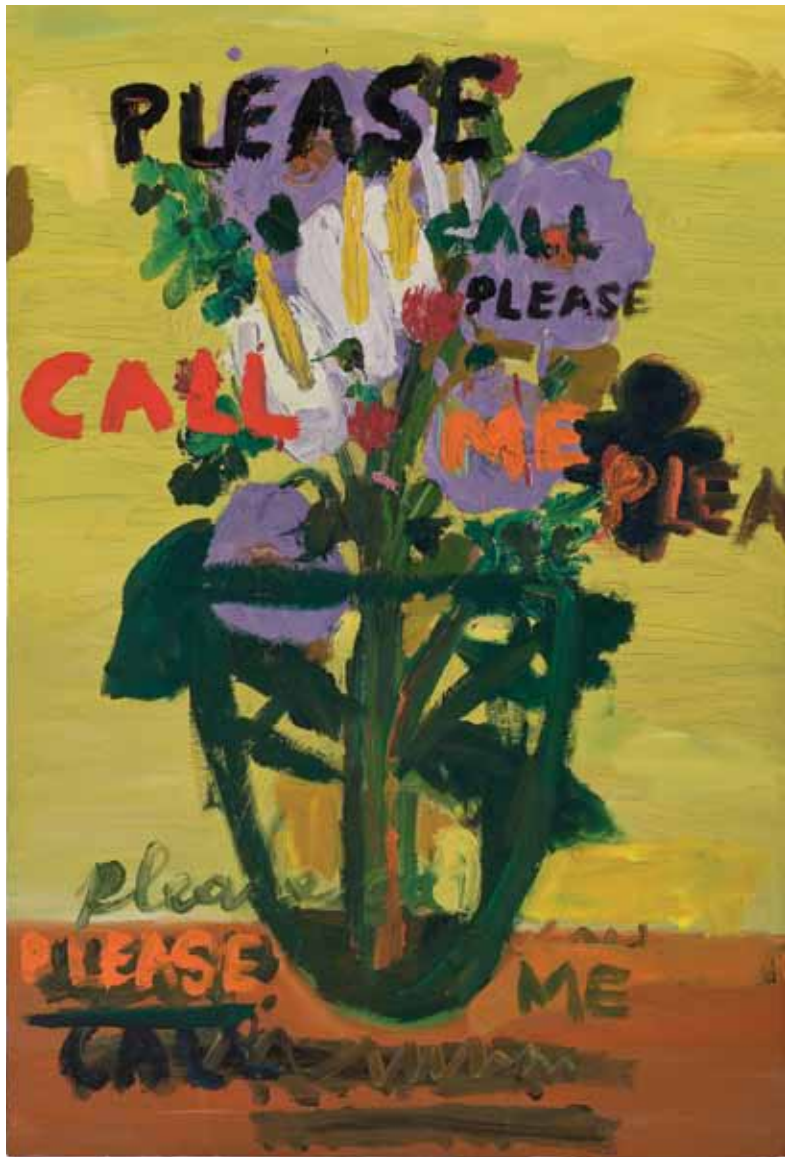

The Mexican
2010
Oil on Canvas
70 x 50 cm

More Famous Friend
2011
Oil on Canvas
160 x 130 cm

GEORGINA GRATRIX
My Show