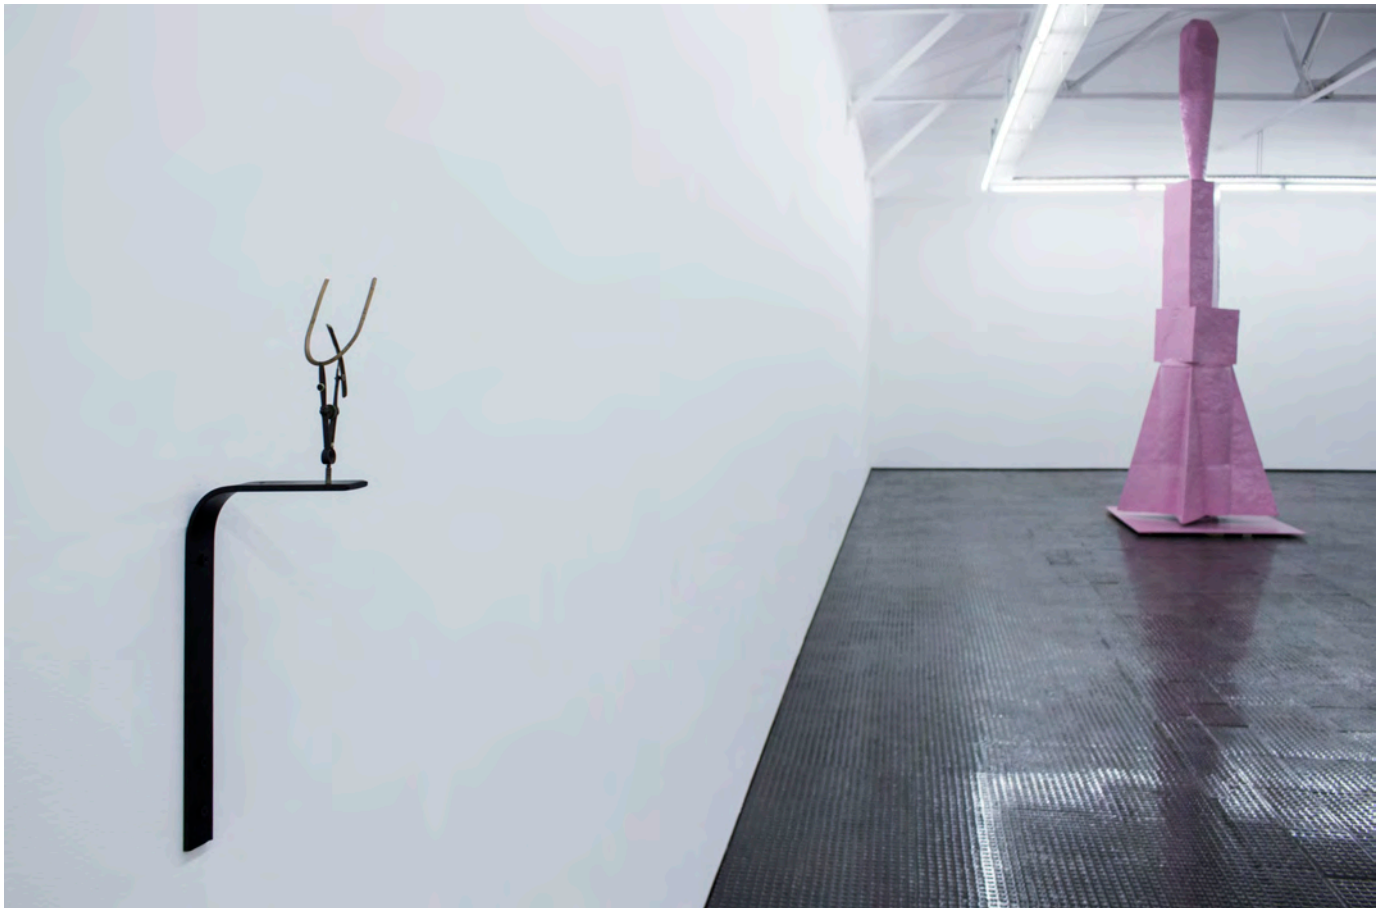

145 Sir Lowry Rd

Cape Town, 7925

T +27 (0)21 422 5100

info@smacgallery.com

www.smacgallery.com

Barend De Wet

Snake, Baby Blue | Installation view
2015
Painted Steel
477 cm

STELLENBOSCH