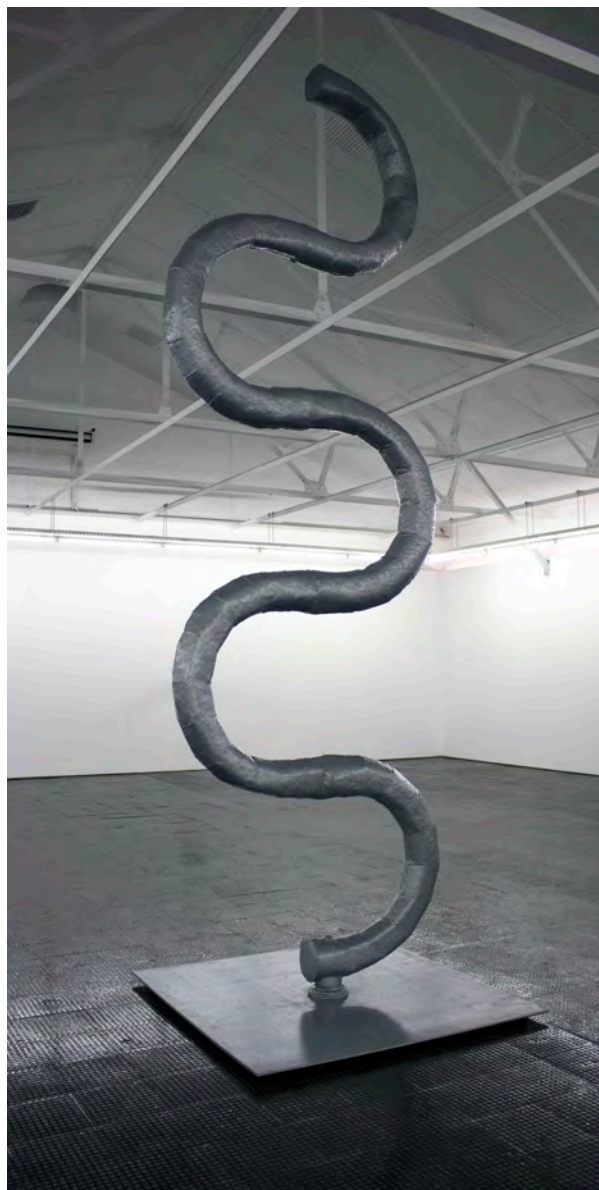

Barend De Wet

Snake
2015
Painted Steel
477 cm

STELLENBOSCH

1st Floor, De Wet Centre
Church Street
Stellenbosch, 7600
F +27 (0)21 887 7624
T +27 (0)21 887 3607

CAPE TOWN

The Palms
145 Sir Lowry Rd
Cape Town, 7925
T +27 (0)21 422 5100

info@smacgallery.com
www.smacgallery.com